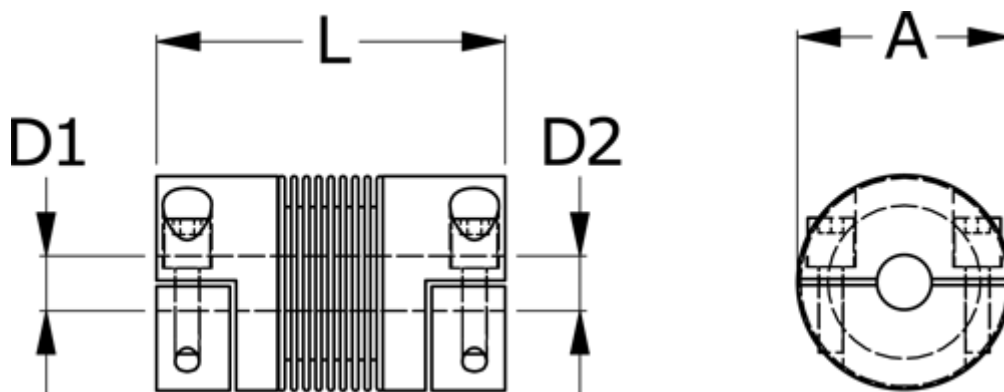

Data Sheet

Article number: 33302H00450501212

Description: Bellow coupling type 2H size45
Length 50 mm, bore 12/12 mm

Measures

A	= 32.5
D1	= 12
D2	= 12
L	= 50
Nom. torque NM (Tkn)	= 4.5